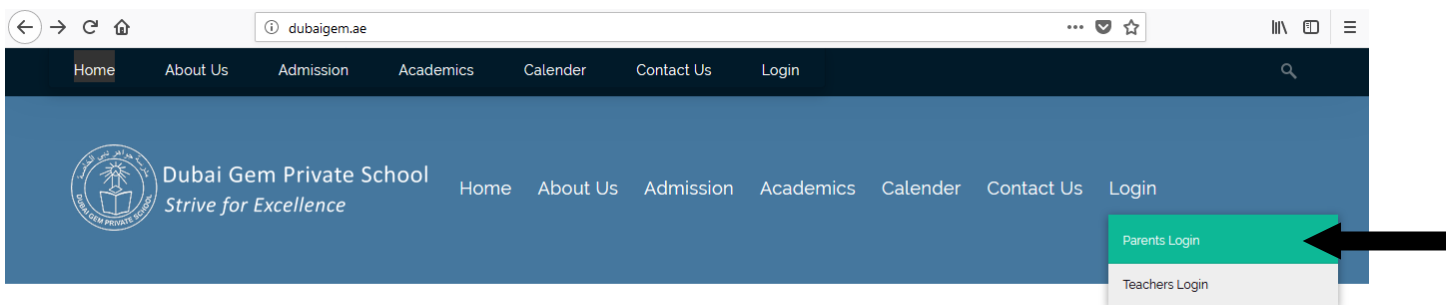

## DUBAI GEM PRIVATE SCHOOL

Dear Parent,

DGPS Parent Portal is now online with Student related details.

Instructions for logging into the system:

- Enter school website <http://dubaigem.ae/>
- Click on the Login - Parent Login Tab