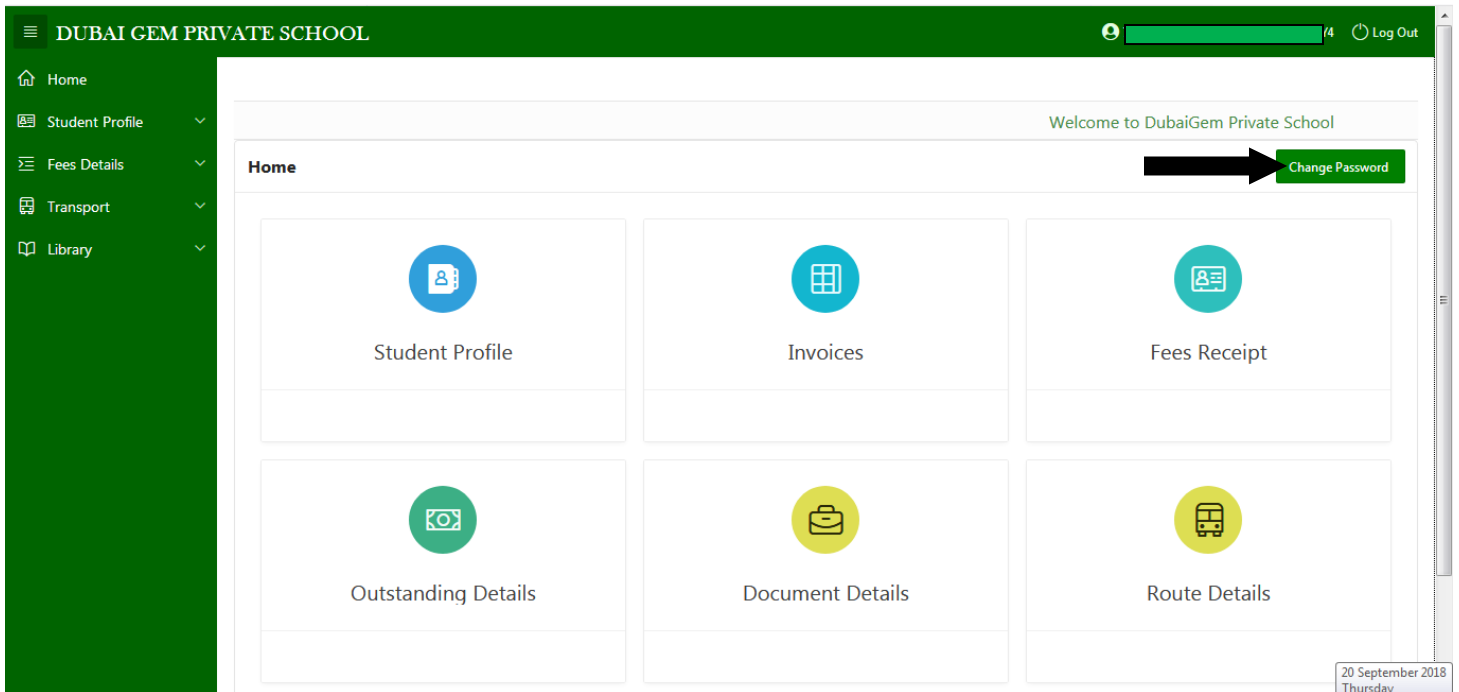

## DUBAI GEM PRIVATE SCHOOL

Dear Parent,

DGPS Parent Portal is now online with Student related details.

Instructions for logging into the system:

- Enter school website <http://dubaigem.ae/>
- Click on the Login - Parent Login Tab

- For first time login, User Name and password will be Student's four digit registration number.

- PLEASE CHANGE THE PASSWORD.

- Student Profile – Student details like class, section, Parents’ contact details etc. Parents can update only contact details. Updates will be successful once they have been approved by the school administration.
- Invoices – School Fees can be viewed and printed term wise and yearly too.
- Fees Receipt – Current year Fees receipts can be viewed and printed.
- Transport – Under Process
- Library – Under Process