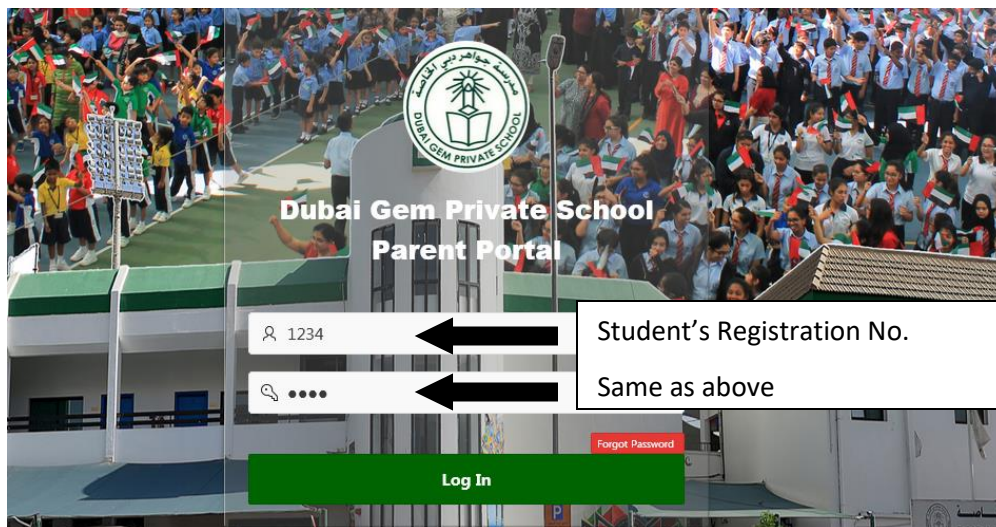

- For first time login, User Name and password will be Student's four digit registration number.